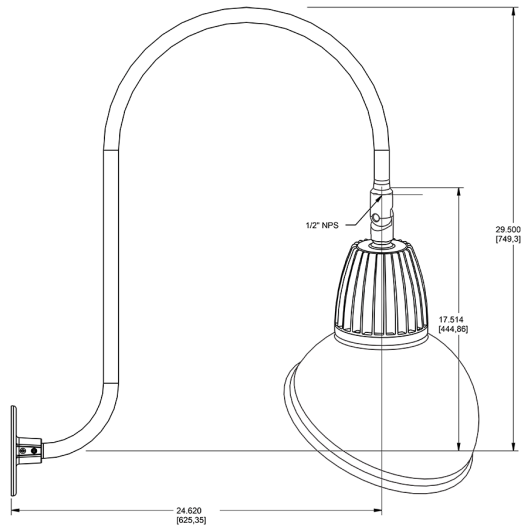

Dimensions

Features

- Adjustable 45° swivel joint
- Superior heat sink
- Die-cast aluminum housing
- 5-Year, No-Compromise Warranty

Ordering Matrix

Family	Wattage	Color Temp	Reflector	Shade	ShadeSize	Finish
GN3LED	26	N		AD		I
	13 = 13W 26 = 26W	Y = 3000K Warm N = 4000K Neutral	Blank = Flood R = Rectangular S = Spot	AD = Angled Dome	11 = 11" Blank = 15"	B = Black W = White A = Bronze S = Silver G = Hunter Green YL = Yellow LB = Light Blue BL = Royal Blue BWN = Brown I = Ivory R = Red