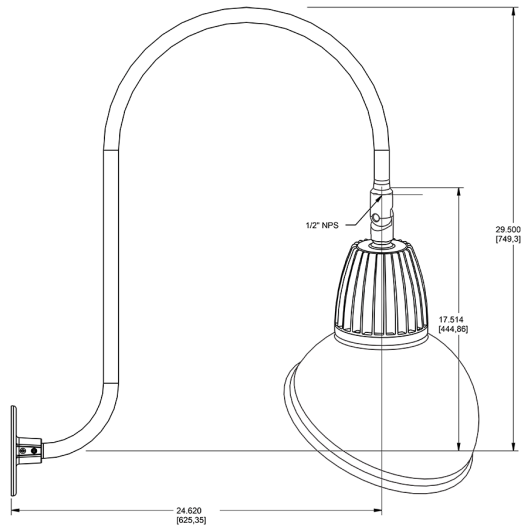

Dimensions

Features

- Adjustable 45° swivel joint
- Superior heat sink
- Die-cast aluminum housing
- 5-Year, No-Compromise Warranty

Ordering Matrix

Family	Wattage	Color Temp	Reflector	Shade	ShadeSize	Finish
GN3LED	26	N		AD		BL
	13 = 13W 26 = 26W	Y = 3000K Warm N = 4000K Neutral	Blank = Flood R = Rectangular S = Spot	AD = Angled Dome	11 = 11" Blank = 15"	B = Black W = White A = Bronze S = Silver G = Hunter Green YL = Yellow LB = Light Blue BL = Royal Blue BWN = Brown I = Ivory R = Red