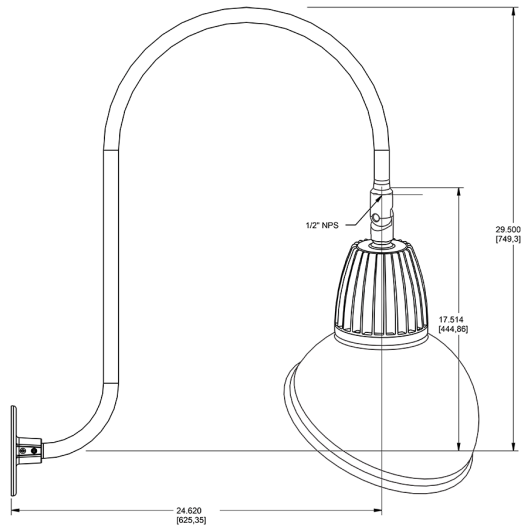

Dimensions

Features

- Adjustable 45° swivel joint
- Superior heat sink
- Die-cast aluminum housing
- 5-Year, No-Compromise Warranty

Ordering Matrix

Family	Wattage	Color Temp	Reflector	Shade	ShadeSize	Finish
GN3LED	26	N		AD		B
	13 = 13W 26 = 26W	Y = 3000K Warm N = 4000K Neutral	Blank = Flood R = Rectangular S = Spot	AD = Angled Dome	11 = 11" Blank = 15"	B = Black W = White A = Bronze S = Silver G = Hunter Green YL = Yellow LB = Light Blue BL = Royal Blue BWN = Brown I = Ivory R = Red