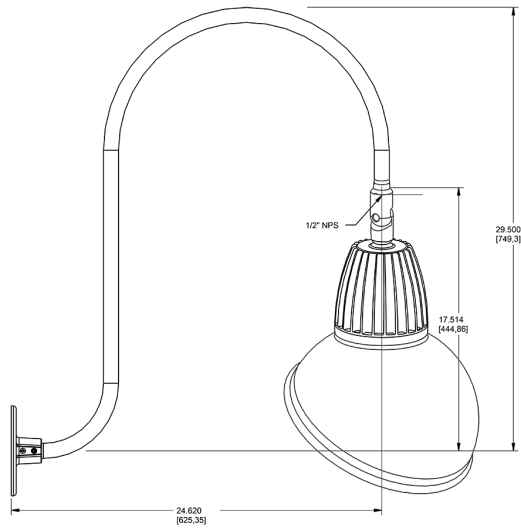

Dimensions

Features

- Adjustable 45° swivel joint
- Superior heat sink
- Die-cast aluminum housing
- 5-Year, No-Compromise Warranty

Ordering Matrix

Family	Wattage	Color Temp	Reflector	Shade	ShadeSize	Finish
GN3LED	26	N		AD		A
	13 = 13W 26 = 26W	Y = 3000K Warm N = 4000K Neutral	Blank = Flood R = Rectangular S = Spot	AD = Angled Dome	11 = 11" Blank = 15"	B = Black W = White A = Bronze S = Silver G = Hunter Green YL = Yellow LB = Light Blue BL = Royal Blue BWN = Brown I = Ivory R = Red