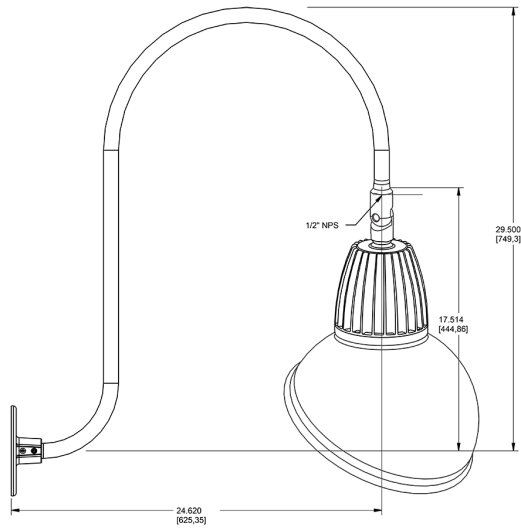

Dimensions

Features

- Adjustable 45° swivel joint
- Superior heat sink
- Die-cast aluminum housing
- 5-Year, No-Compromise Warranty

Ordering Matrix

Family	Wattage	Color Temp	Reflector	Shade	ShadeSize	Finish
GN3LED	26	N		AD	11	R
	13 = 13W 26 = 26W	Y = 3000K Warm N = 4000K Neutral	Blank = Flood R = Rectangular S = Spot	AD = Angled Dome	11 = 11" Blank = 15"	B = Black W = White A = Bronze S = Silver G = Hunter Green YL = Yellow LB = Light Blue BL = Royal Blue BWN = Brown I = Ivory R = Red