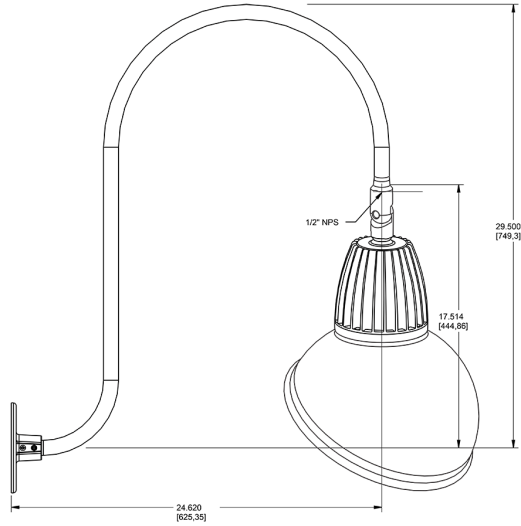

Dimensions

Features

- Adjustable 45° swivel joint
- Superior heat sink
- Die-cast aluminum housing
- 5-Year, No-Compromise Warranty

Ordering Matrix

Family	Wattage	Color Temp	Reflector	Shade	ShadeSize	Finish
GN3LED	26	N		AD	11	G
	13 = 13W 26 = 26W	Y = 3000K Warm N = 4000K Neutral	Blank = Flood R = Rectangular S = Spot	AD = Angled Dome	11 = 11" Blank = 15"	B = Black W = White A = Bronze S = Silver G = Hunter Green YL = Yellow LB = Light Blue BL = Royal Blue BWN = Brown I = Ivory R = Red