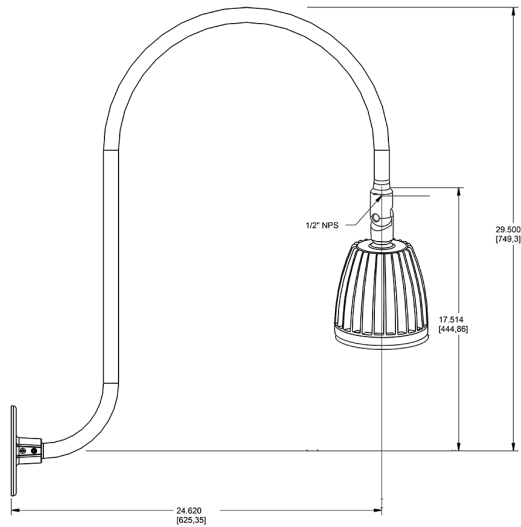

Dimensions

Features

- Adjustable 45° swivel joint
- Superior heat sink
- Die-cast aluminum housing
- 5-Year, No-Compromise Warranty

Ordering Matrix

Family	Wattage	Color Temp	Reflector	Shade	ShadeSize	Finish
GN3LED	26	N				A
	13 = 13W 26 = 26W	Y = 3000K Warm N = 4000K Neutral	Blank = Flood R = Rectangular S = Spot	Blank = No Shade	Blank = No Shade Size	B = Black W = White A = Bronze S = Silver G = Hunter Green YL = Yellow LB = Light Blue BL = Royal Blue BWN = Brown I = Ivory R = Red