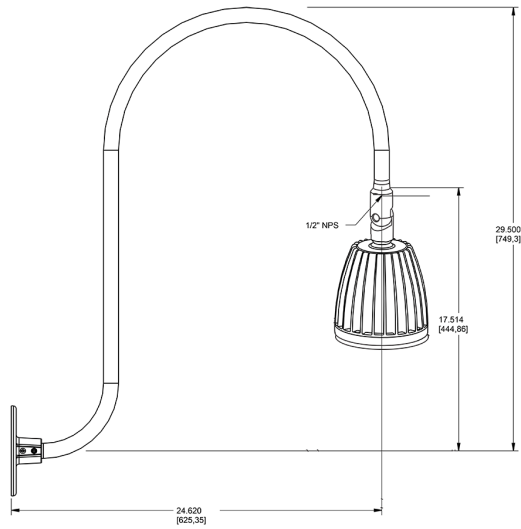

Dimensions

Features

- Adjustable 45° swivel joint
- Superior heat sink
- Die-cast aluminum housing
- 5-Year, No-Compromise Warranty

Ordering Matrix

Family	Wattage	Color Temp	Reflector	Shade	ShadeSize	Finish
GN3LED	13	Y				W
	13 = 13W 26 = 26W	Y = 3000K Warm N = 4000K Neutral	Blank = Flood R = Rectangular S = Spot	Blank = No Shade	Blank = No Shade Size	B = Black W = White A = Bronze S = Silver G = Hunter Green YL = Yellow LB = Light Blue BL = Royal Blue BWN = Brown I = Ivory R = Red