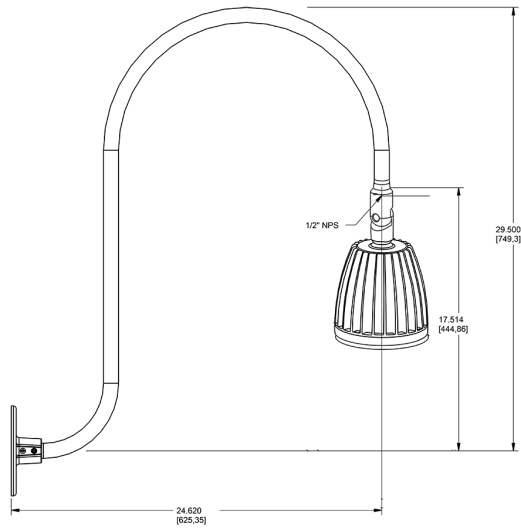

Dimensions

Features

- Adjustable 45° swivel joint
- Superior heat sink
- Die-cast aluminum housing
- 5-Year, No-Compromise Warranty

Ordering Matrix

Family	Wattage	Color Temp	Reflector	Shade	ShadeSize	Finish
GN3LED	13	Y	S			W
	13 = 13W 26 = 26W	Y = 3000K Warm N = 4000K Neutral	Blank = Flood R = Rectangular S = Spot	Blank = No Shade	Blank = No Shade Size	B = Black W = White A = Bronze S = Silver G = Hunter Green YL = Yellow LB = Light Blue BL = Royal Blue BWN = Brown I = Ivory R = Red