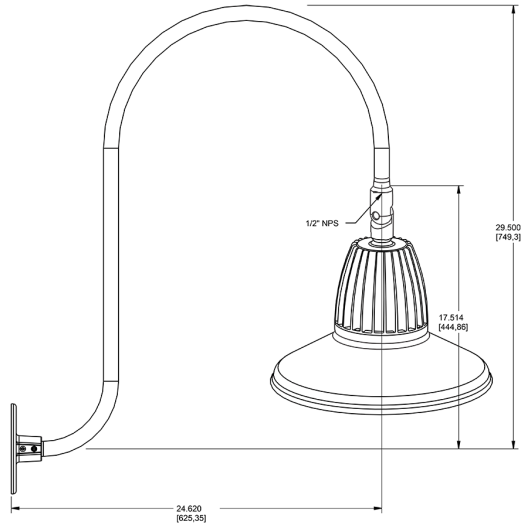

Technical Specifications

Compliance

UL Listed:

Suitable for wet locations. Suitable for mounting within 4ft (1.2m) of the ground.

IESNA LM-79 & lm-80 Testing:

RAB LED luminaires and LED components have been tested by an independent laboratory in accordance with IESNA lm-79 and lm-80

Dimensions

Features

- Adjustable 45° swivel joint
- Superior heat sink
- Die-cast aluminum housing
- 5-Year, No-Compromise Warranty

Ordering Matrix

Family	Wattage	Color Temp	Reflector	Shade	ShadeSize	Finish
GN3LED	13	Y		ST		G
	13 = 13W 26 = 26W	Y = 3000K Warm N = 4000K Neutral	Blank = Flood R = Rectangular S = Spot	ST = Straight Shade	11 = 11" Blank = 15"	B = Black W = White A = Bronze S = Silver G = Hunter Green YL = Yellow LB = Light Blue BL = Royal Blue BWN = Brown I = Ivory R = Red