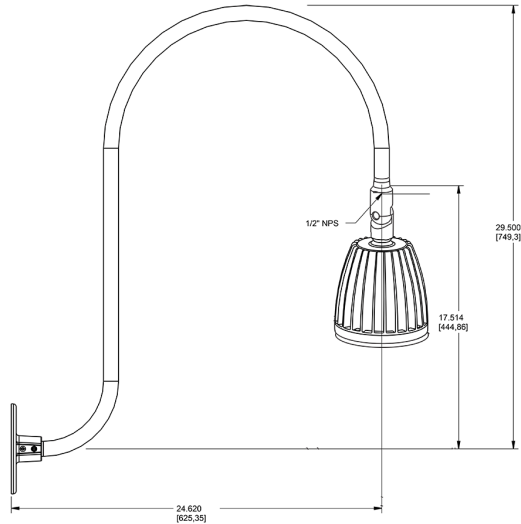

Lead Time:

12 - 14 weeks standard shipping.

Technical Specifications (continued)

Buy American Act Compliance:

RAB values USA manufacturing! Upon request, RAB may be able to manufacture this product to be compliant with the Buy American Act (BAA). Please contact customer service to request a quote for the product to be made BAA compliant.

Dimensions

Features

- Adjustable 45° swivel joint
- Superior heat sink
- Die-cast aluminum housing
- 5-Year, No-Compromise Warranty

Ordering Matrix

Family	Wattage	Color Temp	Reflector	Shade	ShadeSize	Finish
GN3LED	13	Y	S			LB
	13 = 13W 26 = 26W	Y = 3000K Warm N = 4000K Neutral	Blank = Flood R = Rectangular S = Spot	Blank = No Shade	Blank = No Shade Size	B = Black W = White A = Bronze S = Silver G = Hunter Green YL = Yellow LB = Light Blue BL = Royal Blue BWN = Brown I = Ivory R = Red