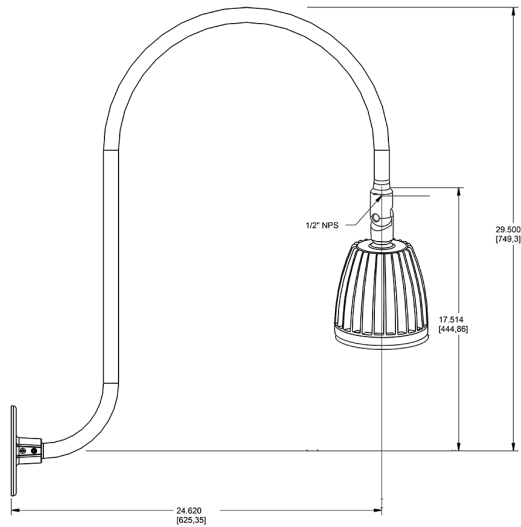

Dimensions

Features

- Adjustable 45° swivel joint
- Superior heat sink
- Die-cast aluminum housing
- 5-Year, No-Compromise Warranty

Ordering Matrix

Family	Wattage	Color Temp	Reflector	Shade	ShadeSize	Finish
GN3LED	13	Y	S			B
	13 = 13W 26 = 26W	Y = 3000K Warm N = 4000K Neutral	Blank = Flood R = Rectangular S = Spot	Blank = No Shade	Blank = No Shade Size	B = Black W = White A = Bronze S = Silver G = Hunter Green YL = Yellow LB = Light Blue BL = Royal Blue BWN = Brown I = Ivory R = Red