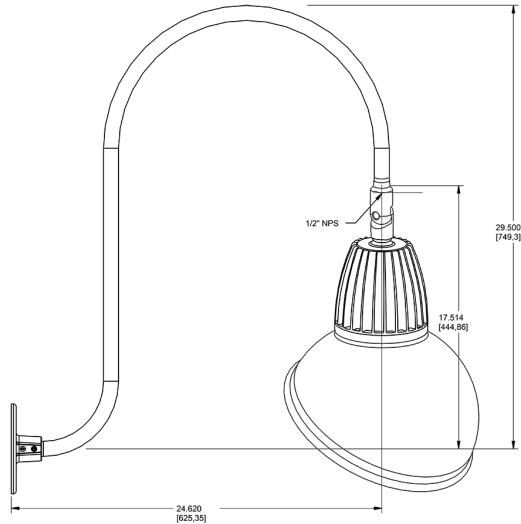

Technical Specifications

Compliance

UL Listed:

Suitable for wet locations. Suitable for mounting within 4ft (1.2m) of the ground.

IESNA LM-79 & lm-80 Testing:

RAB LED luminaires and LED components have been tested by an independent laboratory in accordance with IESNA lm-79 and lm-80

Dimensions

Features

- Adjustable 45° swivel joint
- Superior heat sink
- Die-cast aluminum housing
- 5-Year, No-Compromise Warranty

Ordering Matrix

Family	Wattage	Color Temp	Reflector	Shade	ShadeSize	Finish
GN3LED	13	Y	S	AD		LB
	13 = 13W 26 = 26W	Y = 3000K Warm N = 4000K Neutral	Blank = Flood R = Rectangular S = Spot	AD = Angled Dome	11 = 11" Blank = 15"	B = Black W = White A = Bronze S = Silver G = Hunter Green YL = Yellow LB = Light Blue BL = Royal Blue BWN = Brown I = Ivory R = Red