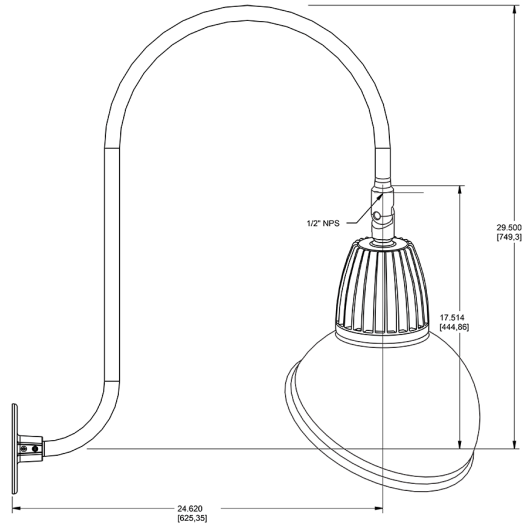

Technical Specifications

Compliance

UL Listed:

Suitable for wet locations. Suitable for mounting within 4ft (1.2m) of the ground.

IESNA LM-79 & lm-80 Testing:

RAB LED luminaires and LED components have been tested by an independent laboratory in accordance with IESNA lm-79 and lm-80

Dimensions

Features

- Adjustable 45° swivel joint
- Superior heat sink
- Die-cast aluminum housing
- 5-Year, No-Compromise Warranty

Ordering Matrix

Family	Wattage	Color Temp	Reflector	Shade	ShadeSize	Finish
GN3LED	13	Y	S	AD		BL
	13 = 13W 26 = 26W	Y = 3000K Warm N = 4000K Neutral	Blank = Flood R = Rectangular S = Spot	AD = Angled Dome	11 = 11" Blank = 15"	B = Black W = White A = Bronze S = Silver G = Hunter Green YL = Yellow LB = Light Blue BL = Royal Blue BWN = Brown I = Ivory R = Red