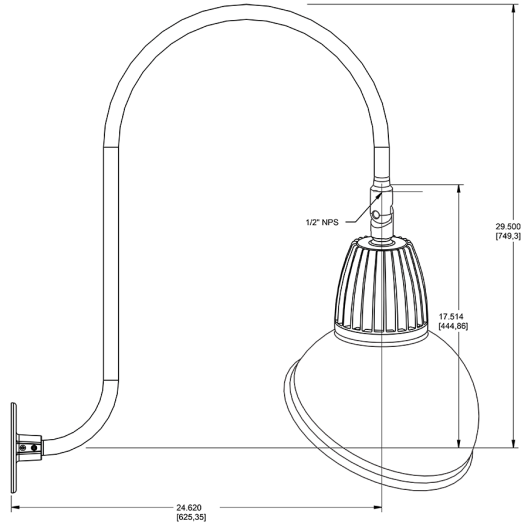

Dimensions

Features

- Adjustable 45° swivel joint
- Superior heat sink
- Die-cast aluminum housing
- 5-Year, No-Compromise Warranty

Ordering Matrix

Family	Wattage	Color Temp	Reflector	Shade	ShadeSize	Finish
GN3LED	13	Y	S	AD		B
	13 = 13W 26 = 26W	Y = 3000K Warm N = 4000K Neutral	Blank = Flood R = Rectangular S = Spot	AD = Angled Dome	11 = 11" Blank = 15"	B = Black W = White A = Bronze S = Silver G = Hunter Green YL = Yellow LB = Light Blue BL = Royal Blue BWN = Brown I = Ivory R = Red