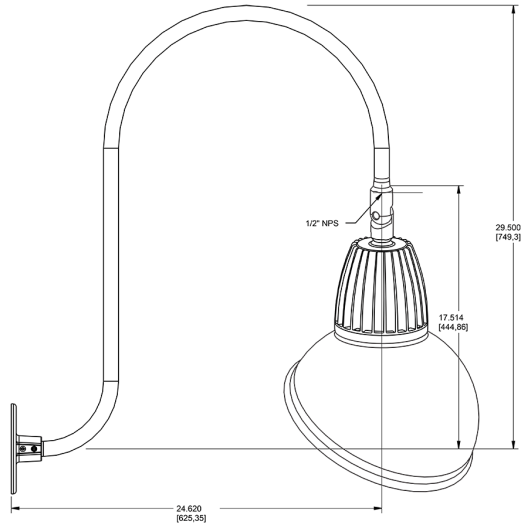

Technical Specifications

Compliance

UL Listed:

Suitable for wet locations. Suitable for mounting within 4ft (1.2m) of the ground.

IESNA LM-79 & lm-80 Testing:

RAB LED luminaires and LED components have been tested by an independent laboratory in accordance with IESNA lm-79 and lm-80

Dimensions

Features

- Adjustable 45° swivel joint
- Superior heat sink
- Die-cast aluminum housing
- 5-Year, No-Compromise Warranty

Ordering Matrix

Family	Wattage	Color Temp	Reflector	Shade	ShadeSize	Finish
GN3LED	13	Y	S	AD	11	BL
	13 = 13W 26 = 26W	Y = 3000K Warm N = 4000K Neutral	Blank = Flood R = Rectangular S = Spot	AD = Angled Dome	11 = 11" Blank = 15"	B = Black W = White A = Bronze S = Silver G = Hunter Green YL = Yellow LB = Light Blue BL = Royal Blue BWN = Brown I = Ivory R = Red