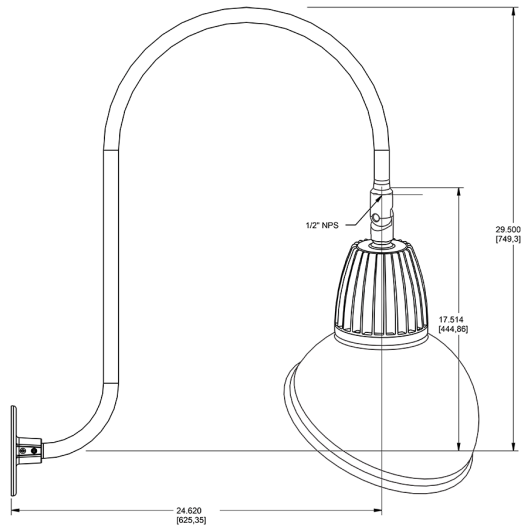

Dimensions

Features

- Adjustable 45° swivel joint
- Superior heat sink
- Die-cast aluminum housing
- 5-Year, No-Compromise Warranty

Ordering Matrix

Family	Wattage	Color Temp	Reflector	Shade	ShadeSize	Finish
GN3LED	13	Y	S	AD	11	B
	13 = 13W 26 = 26W	Y = 3000K Warm N = 4000K Neutral	Blank = Flood R = Rectangular S = Spot	AD = Angled Dome	11 = 11" Blank = 15"	B = Black W = White A = Bronze S = Silver G = Hunter Green YL = Yellow LB = Light Blue BL = Royal Blue BWN = Brown I = Ivory R = Red