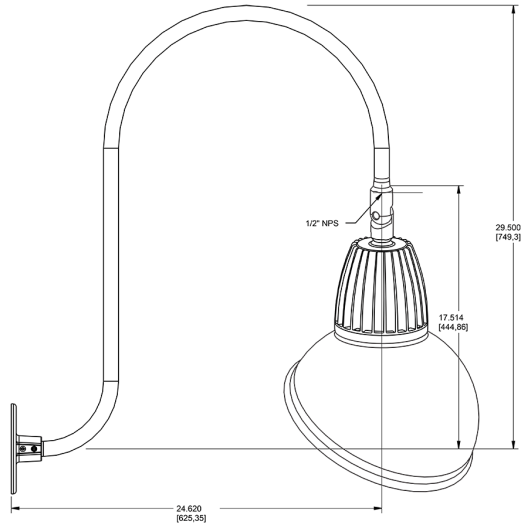

Technical Specifications

Compliance

UL Listed:

Suitable for wet locations. Suitable for mounting within 4ft (1.2m) of the ground.

IESNA LM-79 & lm-80 Testing:

RAB LED luminaires and LED components have been tested by an independent laboratory in accordance with IESNA lm-79 and lm-80

Dimensions

Features

- Adjustable 45° swivel joint
- Superior heat sink
- Die-cast aluminum housing
- 5-Year, No-Compromise Warranty

Ordering Matrix

Family	Wattage	Color Temp	Reflector	Shade	ShadeSize	Finish
GN3LED	13	Y	S	AD	11	A
	13 = 13W 26 = 26W	Y = 3000K Warm N = 4000K Neutral	Blank = Flood R = Rectangular S = Spot	AD = Angled Dome	11 = 11" Blank = 15"	B = Black W = White A = Bronze S = Silver G = Hunter Green YL = Yellow LB = Light Blue BL = Royal Blue BWN = Brown I = Ivory R = Red