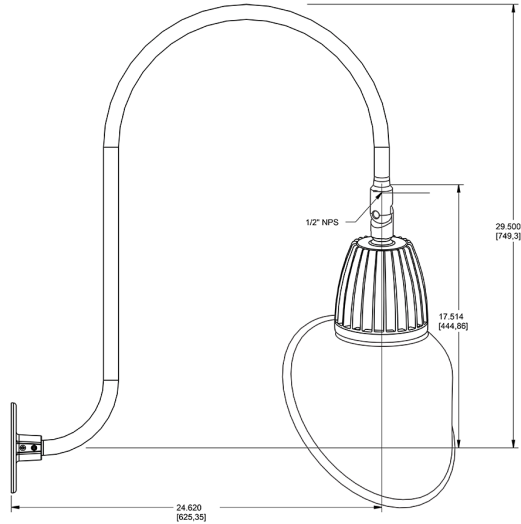

Dimensions

Features

- Adjustable 45° swivel joint
- Superior heat sink
- Die-cast aluminum housing
- 5-Year, No-Compromise Warranty

Ordering Matrix

Family	Wattage	Color Temp	Reflector	Shade	ShadeSize	Finish
GN3LED	13	Y	S	AC		W
	13 = 13W 26 = 26W	Y = 3000K Warm N = 4000K Neutral	Blank = Flood R = Rectangular S = Spot	AC = Angled Cone	11 = 11" Blank = 15"	B = Black W = White A = Bronze S = Silver G = Hunter Green YL = Yellow LB = Light Blue BL = Royal Blue BWN = Brown I = Ivory R = Red