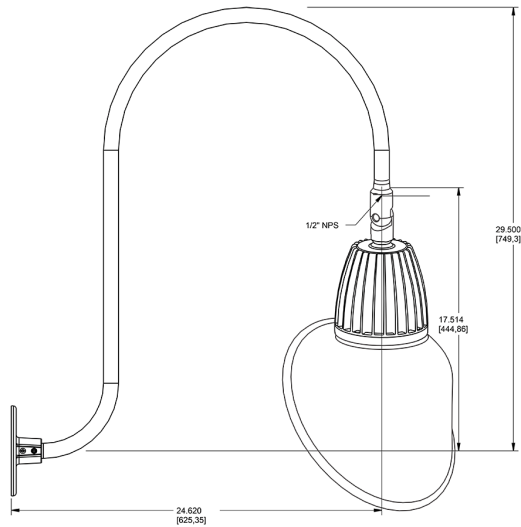

Dimensions

Features

- Adjustable 45° swivel joint
- Superior heat sink
- Die-cast aluminum housing
- 5-Year, No-Compromise Warranty

Ordering Matrix

Family	Wattage	Color Temp	Reflector	Shade	ShadeSize	Finish
GN3LED	13	Y	S	AC	11	W
	13 = 13W 26 = 26W	Y = 3000K Warm N = 4000K Neutral	Blank = Flood R = Rectangular S = Spot	AC = Angled Cone	11 = 11" Blank = 15"	B = Black W = White A = Bronze S = Silver G = Hunter Green YL = Yellow LB = Light Blue BL = Royal Blue BWN = Brown I = Ivory R = Red