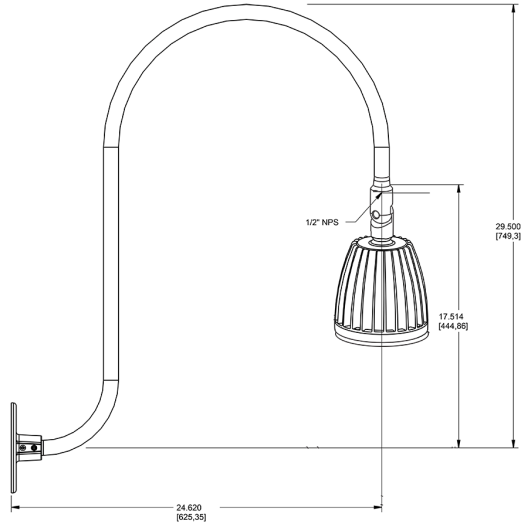

Dimensions

Features

- Adjustable 45° swivel joint
- Superior heat sink
- Die-cast aluminum housing
- 5-Year, No-Compromise Warranty

Ordering Matrix

Family	Wattage	Color Temp	Reflector	Shade	ShadeSize	Finish
GN3LED	13	Y	R			W
	13 = 13W 26 = 26W	Y = 3000K Warm N = 4000K Neutral	Blank = Flood R = Rectangular S = Spot	Blank = No Shade	Blank = No Shade Size	B = Black W = White A = Bronze S = Silver G = Hunter Green YL = Yellow LB = Light Blue BL = Royal Blue BWN = Brown I = Ivory R = Red