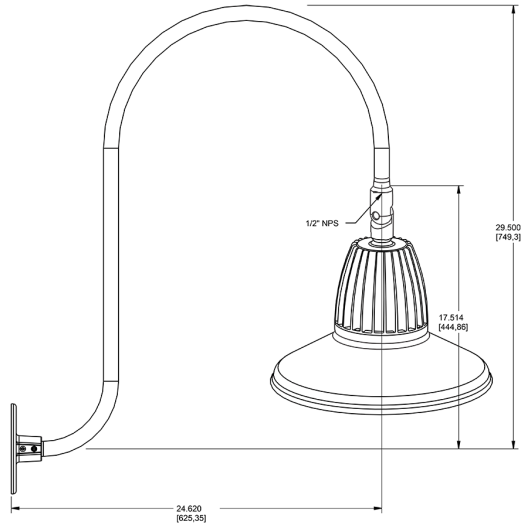

Dimensions

Features

- Adjustable 45° swivel joint
- Superior heat sink
- Die-cast aluminum housing
- 5-Year, No-Compromise Warranty

Ordering Matrix

Family	Wattage	Color Temp	Reflector	Shade	ShadeSize	Finish
GN3LED	13	Y	R	ST		A
	13 = 13W 26 = 26W	Y = 3000K Warm N = 4000K Neutral	Blank = Flood R = Rectangular S = Spot	ST = Straight Shade	11 = 11" Blank = 15"	B = Black W = White A = Bronze S = Silver G = Hunter Green YL = Yellow LB = Light Blue BL = Royal Blue BWN = Brown I = Ivory R = Red