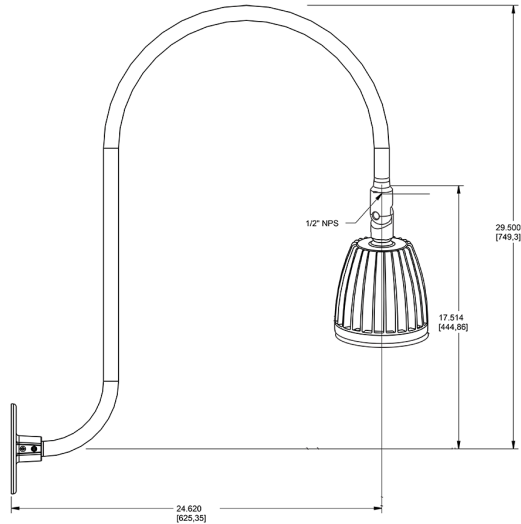

Lead Time:

12 - 14 weeks standard shipping.

Technical Specifications (continued)

Buy American Act Compliance:

RAB values USA manufacturing! Upon request, RAB may be able to manufacture this product to be compliant with the Buy American Act (BAA). Please contact customer service to request a quote for the product to be made BAA compliant.

Dimensions

Features

- Adjustable 45° swivel joint
- Superior heat sink
- Die-cast aluminum housing
- 5-Year, No-Compromise Warranty

Ordering Matrix

Family	Wattage	Color Temp	Reflector	Shade	ShadeSize	Finish
GN3LED	13	Y	R			R
	13 = 13W 26 = 26W	Y = 3000K Warm N = 4000K Neutral	Blank = Flood R = Rectangular S = Spot	Blank = No Shade	Blank = No Shade Size	B = Black W = White A = Bronze S = Silver G = Hunter Green YL = Yellow LB = Light Blue BL = Royal Blue BWN = Brown I = Ivory R = Red