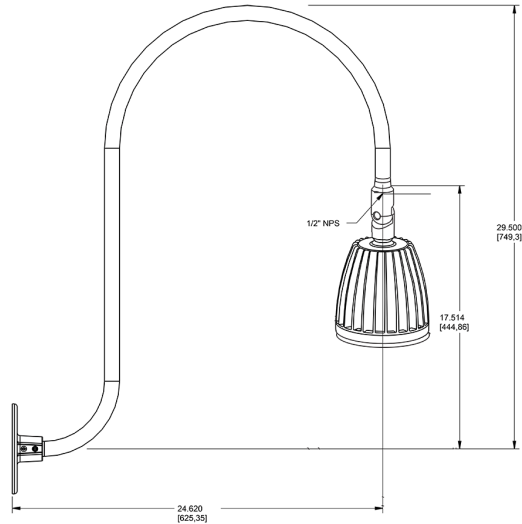

Technical Specifications

Compliance

UL Listed:

Suitable for wet locations. Suitable for mounting within 4ft (1.2m) of the ground.

IESNA LM-79 & lm-80 Testing:

RAB LED luminaires and LED components have been tested by an independent laboratory in accordance with IESNA lm-79 and lm-80

Dimensions

Features

- Adjustable 45° swivel joint
- Superior heat sink
- Die-cast aluminum housing
- 5-Year, No-Compromise Warranty

Ordering Matrix

Family	Wattage	Color Temp	Reflector	Shade	ShadeSize	Finish
GN3LED	13	Y	R			I
	13 = 13W 26 = 26W	Y = 3000K Warm N = 4000K Neutral	Blank = Flood R = Rectangular S = Spot	Blank = No Shade	Blank = No Shade Size	B = Black W = White A = Bronze S = Silver G = Hunter Green YL = Yellow LB = Light Blue BL = Royal Blue BWN = Brown I = Ivory R = Red