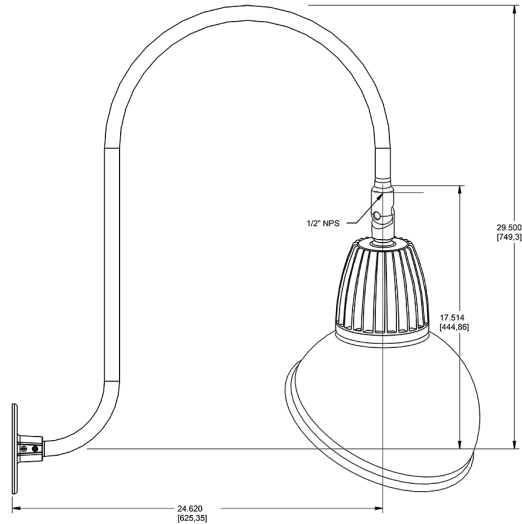

Technical Specifications

Compliance

UL Listed:

Suitable for wet locations. Suitable for mounting within 4ft (1.2m) of the ground.

IESNA LM-79 & lm-80 Testing:

RAB LED luminaires and LED components have been tested by an independent laboratory in accordance with IESNA lm-79 and lm-80

Dimensions

Features

- Adjustable 45° swivel joint
- Superior heat sink
- Die-cast aluminum housing
- 5-Year, No-Compromise Warranty

Ordering Matrix

Family	Wattage	Color Temp	Reflector	Shade	ShadeSize	Finish
GN3LED	13	Y	R	AD		I
	13 = 13W 26 = 26W	Y = 3000K Warm N = 4000K Neutral	Blank = Flood R = Rectangular S = Spot	AD = Angled Dome	11 = 11" Blank = 15"	B = Black W = White A = Bronze S = Silver G = Hunter Green YL = Yellow LB = Light Blue BL = Royal Blue BWN = Brown I = Ivory R = Red