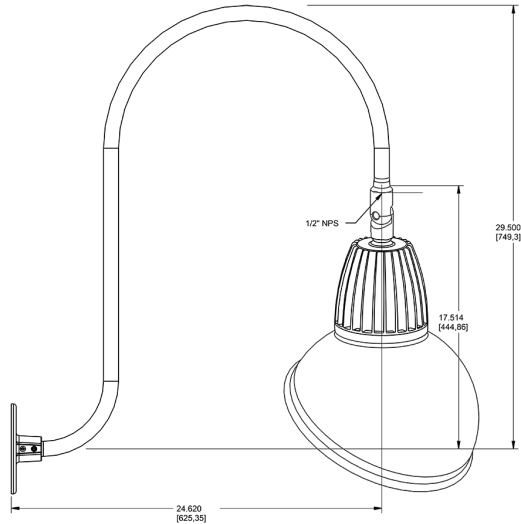

Dimensions

Features

- Adjustable 45° swivel joint
- Superior heat sink
- Die-cast aluminum housing
- 5-Year, No-Compromise Warranty

Ordering Matrix

Family	Wattage	Color Temp	Reflector	Shade	ShadeSize	Finish
GN3LED	13	Y	R	AD		BL
	13 = 13W 26 = 26W	Y = 3000K Warm N = 4000K Neutral	Blank = Flood R = Rectangular S = Spot	AD = Angled Dome	11 = 11" Blank = 15"	B = Black W = White A = Bronze S = Silver G = Hunter Green YL = Yellow LB = Light Blue BL = Royal Blue BWN = Brown I = Ivory R = Red