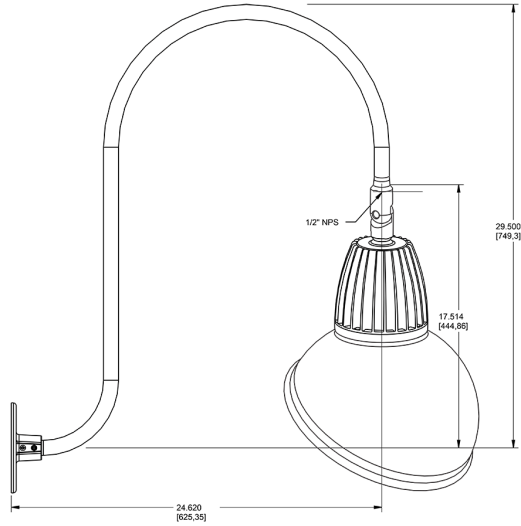

Dimensions

Features

- Adjustable 45° swivel joint
- Superior heat sink
- Die-cast aluminum housing
- 5-Year, No-Compromise Warranty

Ordering Matrix

Family	Wattage	Color Temp	Reflector	Shade	ShadeSize	Finish
GN3LED	13	Y	R	AD		B
	13 = 13W 26 = 26W	Y = 3000K Warm N = 4000K Neutral	Blank = Flood R = Rectangular S = Spot	AD = Angled Dome	11 = 11" Blank = 15"	B = Black W = White A = Bronze S = Silver G = Hunter Green YL = Yellow LB = Light Blue BL = Royal Blue BWN = Brown I = Ivory R = Red