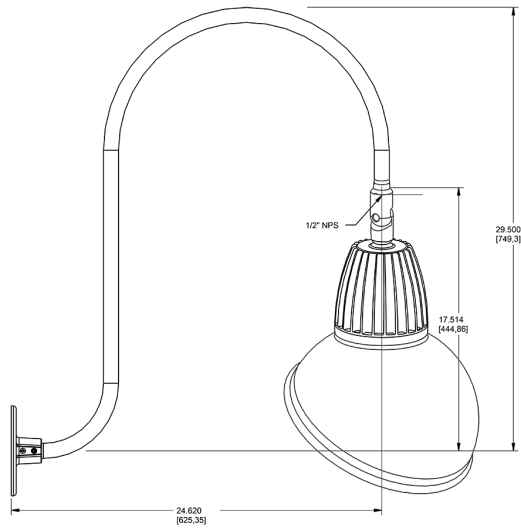

Dimensions

Features

- Adjustable 45° swivel joint
- Superior heat sink
- Die-cast aluminum housing
- 5-Year, No-Compromise Warranty

Ordering Matrix

Family	Wattage	Color Temp	Reflector	Shade	ShadeSize	Finish
GN3LED	13	Y	R	AD	11	W
	13 = 13W 26 = 26W	Y = 3000K Warm N = 4000K Neutral	Blank = Flood R = Rectangular S = Spot	AD = Angled Dome	11 = 11" Blank = 15"	B = Black W = White A = Bronze S = Silver G = Hunter Green YL = Yellow LB = Light Blue BL = Royal Blue BWN = Brown I = Ivory R = Red