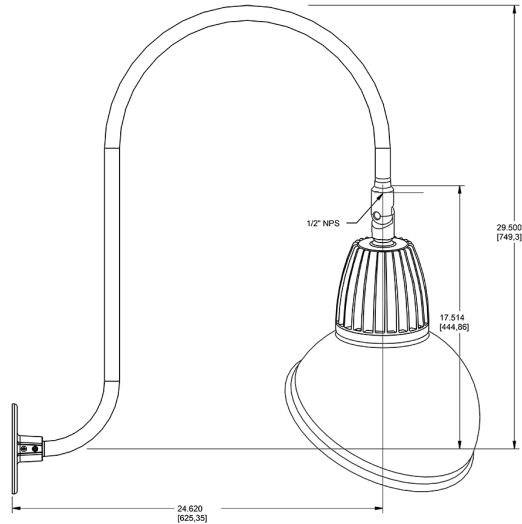

Dimensions

Features

- Adjustable 45° swivel joint
- Superior heat sink
- Die-cast aluminum housing
- 5-Year, No-Compromise Warranty

Ordering Matrix

Family	Wattage	Color Temp	Reflector	Shade	ShadeSize	Finish
GN3LED	13	Y	R	AD	11	S
	13 = 13W 26 = 26W	Y = 3000K Warm N = 4000K Neutral	Blank = Flood R = Rectangular S = Spot	AD = Angled Dome	11 = 11" Blank = 15"	B = Black W = White A = Bronze S = Silver G = Hunter Green YL = Yellow LB = Light Blue BL = Royal Blue BWN = Brown I = Ivory R = Red