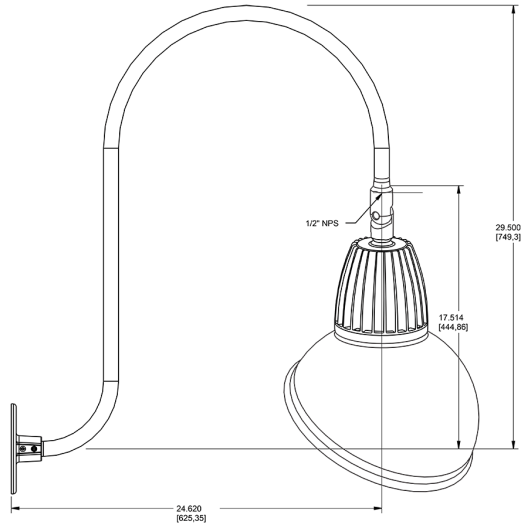

Technical Specifications

Compliance

UL Listed:

Suitable for wet locations. Suitable for mounting within 4ft (1.2m) of the ground.

IESNA LM-79 & lm-80 Testing:

RAB LED luminaires and LED components have been tested by an independent laboratory in accordance with IESNA lm-79 and lm-80

Dimensions

Features

- Adjustable 45° swivel joint
- Superior heat sink
- Die-cast aluminum housing
- 5-Year, No-Compromise Warranty

Ordering Matrix

Family	Wattage	Color Temp	Reflector	Shade	ShadeSize	Finish
GN3LED	13	Y	R	AD	11	I
	13 = 13W 26 = 26W	Y = 3000K Warm N = 4000K Neutral	Blank = Flood R = Rectangular S = Spot	AD = Angled Dome	11 = 11" Blank = 15"	B = Black W = White A = Bronze S = Silver G = Hunter Green YL = Yellow LB = Light Blue BL = Royal Blue BWN = Brown I = Ivory R = Red