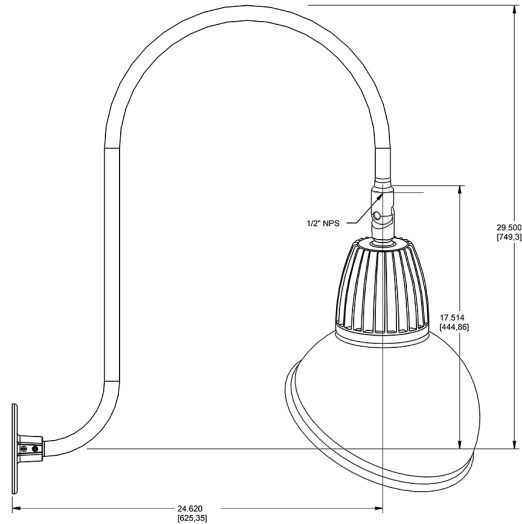

Dimensions

Features

- Adjustable 45° swivel joint
- Superior heat sink
- Die-cast aluminum housing
- 5-Year, No-Compromise Warranty

Ordering Matrix

Family	Wattage	Color Temp	Reflector	Shade	ShadeSize	Finish
GN3LED	13	Y	R	AD	11	BWN
	13 = 13W 26 = 26W	Y = 3000K Warm N = 4000K Neutral	Blank = Flood R = Rectangular S = Spot	AD = Angled Dome	11 = 11" Blank = 15"	B = Black W = White A = Bronze S = Silver G = Hunter Green YL = Yellow LB = Light Blue BL = Royal Blue BWN = Brown I = Ivory R = Red