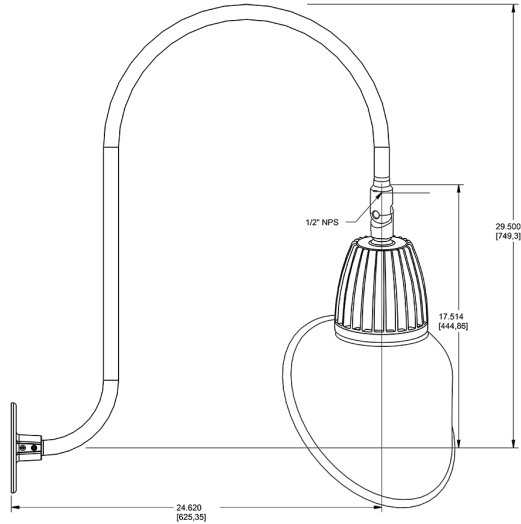

Dimensions

Features

- Adjustable 45° swivel joint
- Superior heat sink
- Die-cast aluminum housing
- 5-Year, No-Compromise Warranty

Ordering Matrix

Family	Wattage	Color Temp	Reflector	Shade	ShadeSize	Finish
GN3LED	13	Y	R	AC		W
	13 = 13W 26 = 26W	Y = 3000K Warm N = 4000K Neutral	Blank = Flood R = Rectangular S = Spot	AC = Angled Cone	11 = 11" Blank = 15"	B = Black W = White A = Bronze S = Silver G = Hunter Green YL = Yellow LB = Light Blue BL = Royal Blue BWN = Brown I = Ivory R = Red