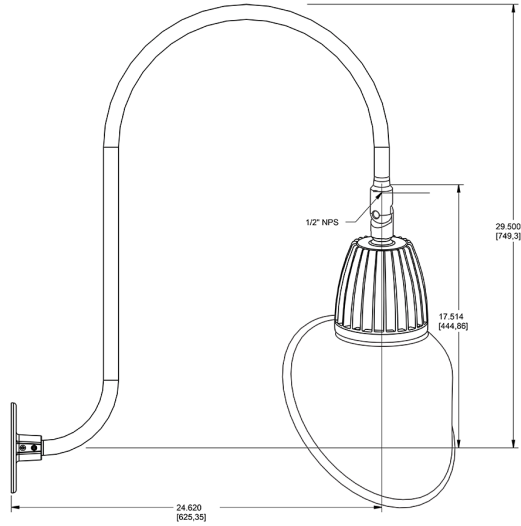

Dimensions

Features

- Adjustable 45° swivel joint
- Superior heat sink
- Die-cast aluminum housing
- 5-Year, No-Compromise Warranty

Ordering Matrix

Family	Wattage	Color Temp	Reflector	Shade	ShadeSize	Finish
GN3LED	13	Y	R	AC	11	W
	13 = 13W 26 = 26W	Y = 3000K Warm N = 4000K Neutral	Blank = Flood R = Rectangular S = Spot	AC = Angled Cone	11 = 11" Blank = 15"	B = Black W = White A = Bronze S = Silver G = Hunter Green YL = Yellow LB = Light Blue BL = Royal Blue BWN = Brown I = Ivory R = Red