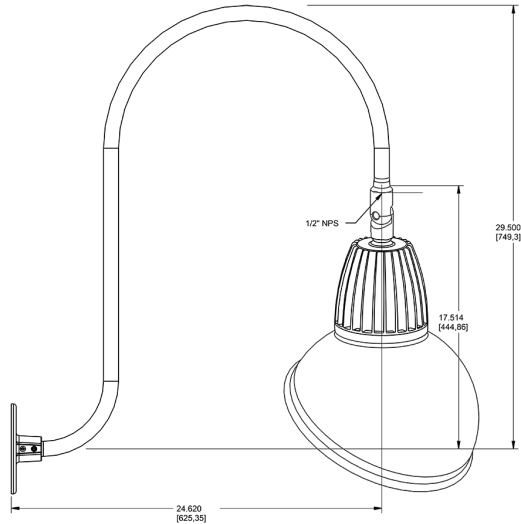

Technical Specifications

Compliance

UL Listed:

Suitable for wet locations. Suitable for mounting within 4ft (1.2m) of the ground.

IESNA LM-79 & lm-80 Testing:

RAB LED luminaires and LED components have been tested by an independent laboratory in accordance with IESNA lm-79 and lm-80

Dimensions

Features

- Adjustable 45° swivel joint
- Superior heat sink
- Die-cast aluminum housing
- 5-Year, No-Compromise Warranty

Ordering Matrix

Family	Wattage	Color Temp	Reflector	Shade	ShadeSize	Finish
GN3LED	13	Y		AD		YL
	13 = 13W 26 = 26W	Y = 3000K Warm N = 4000K Neutral	Blank = Flood R = Rectangular S = Spot	AD = Angled Dome	11 = 11" Blank = 15"	B = Black W = White A = Bronze S = Silver G = Hunter Green YL = Yellow LB = Light Blue BL = Royal Blue BWN = Brown I = Ivory R = Red