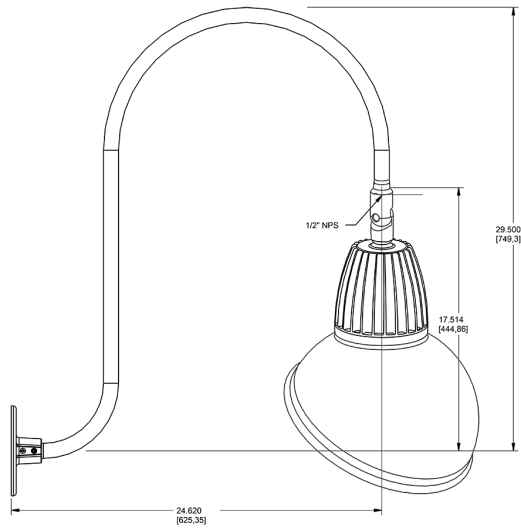

Dimensions

Features

- Adjustable 45° swivel joint
- Superior heat sink
- Die-cast aluminum housing
- 5-Year, No-Compromise Warranty

Ordering Matrix

Family	Wattage	Color Temp	Reflector	Shade	ShadeSize	Finish
GN3LED	13	Y		AD		B
	13 = 13W 26 = 26W	Y = 3000K Warm N = 4000K Neutral	Blank = Flood R = Rectangular S = Spot	AD = Angled Dome	11 = 11" Blank = 15"	B = Black W = White A = Bronze S = Silver G = Hunter Green YL = Yellow LB = Light Blue BL = Royal Blue BWN = Brown I = Ivory R = Red