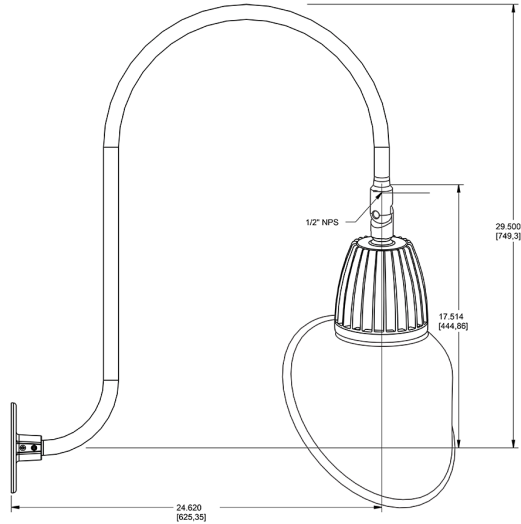

Dimensions

Features

- Adjustable 45° swivel joint
- Superior heat sink
- Die-cast aluminum housing
- 5-Year, No-Compromise Warranty

Ordering Matrix

Family	Wattage	Color Temp	Reflector	Shade	ShadeSize	Finish
GN3LED	13	Y		AC		W
	13 = 13W 26 = 26W	Y = 3000K Warm N = 4000K Neutral	Blank = Flood R = Rectangular S = Spot	AC = Angled Cone	11 = 11" Blank = 15"	B = Black W = White A = Bronze S = Silver G = Hunter Green YL = Yellow LB = Light Blue BL = Royal Blue BWN = Brown I = Ivory R = Red