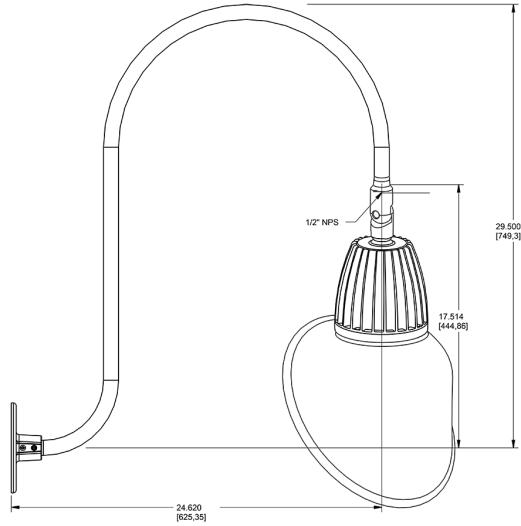

Dimensions

Features

- Adjustable 45° swivel joint
- Superior heat sink
- Die-cast aluminum housing
- 5-Year, No-Compromise Warranty

Ordering Matrix

Family	Wattage	Color Temp	Reflector	Shade	ShadeSize	Finish
GN3LED	13	Y		AC	11	W
	13 = 13W 26 = 26W	Y = 3000K Warm N = 4000K Neutral	Blank = Flood R = Rectangular S = Spot	AC = Angled Cone	11 = 11" Blank = 15"	B = Black W = White A = Bronze S = Silver G = Hunter Green YL = Yellow LB = Light Blue BL = Royal Blue BWN = Brown I = Ivory R = Red