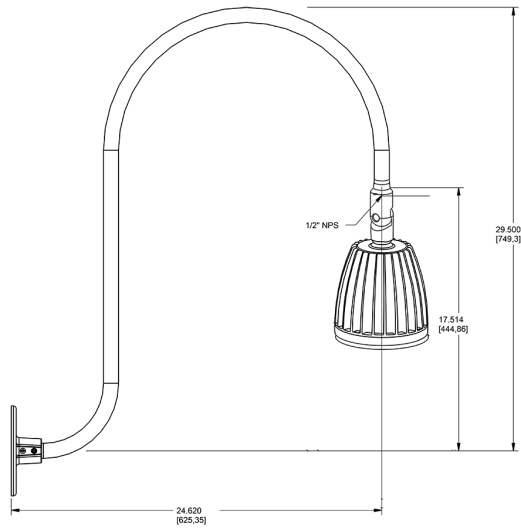

Technical Specifications

Compliance

UL Listed:

Suitable for wet locations. Suitable for mounting within 4ft (1.2m) of the ground.

IESNA LM-79 & lm-80 Testing:

RAB LED luminaires and LED components have been tested by an independent laboratory in accordance with IESNA lm-79 and lm-80

Patents:

The design of the Gooseneck is protected by patents pending in US, Canada, China and Taiwan

Warranty:

RAB warrants that our LED products will be free from defects in materials and workmanship for a period of five (5) years from the date of delivery to the end user, including coverage of light output, color stability, driver performance and fixture finish. RAB's warranty is subject to all terms and conditions found at rablighting.com/warranty.

Dimensions

Features

- Adjustable 45° swivel joint
- Superior heat sink
- Die-cast aluminum housing
- 5-Year, No-Compromise Warranty

Ordering Matrix

Family	Wattage	Color Temp	Reflector	Shade	ShadeSize	Finish
GN3LED	13	N				W
	13 = 13W 26 = 26W	Y = 3000K Warm N = 4000K Neutral	Blank = Flood R = Rectangular S = Spot	Blank = No Shade	Blank = No Shade Size	B = Black W = White A = Bronze S = Silver G = Hunter Green YL = Yellow LB = Light Blue BL = Royal Blue BWN = Brown I = Ivory R = Red