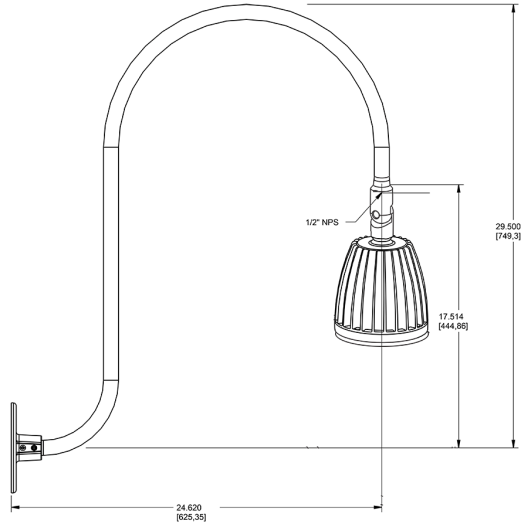

Dimensions

Features

- Adjustable 45° swivel joint
- Superior heat sink
- Die-cast aluminum housing
- 5-Year, No-Compromise Warranty

Ordering Matrix

Family	Wattage	Color Temp	Reflector	Shade	ShadeSize	Finish
GN3LED	13	N	S			W
	13 = 13W 26 = 26W	Y = 3000K Warm N = 4000K Neutral	Blank = Flood R = Rectangular S = Spot	Blank = No Shade	Blank = No Shade Size	B = Black W = White A = Bronze S = Silver G = Hunter Green YL = Yellow LB = Light Blue BL = Royal Blue BWN = Brown I = Ivory R = Red