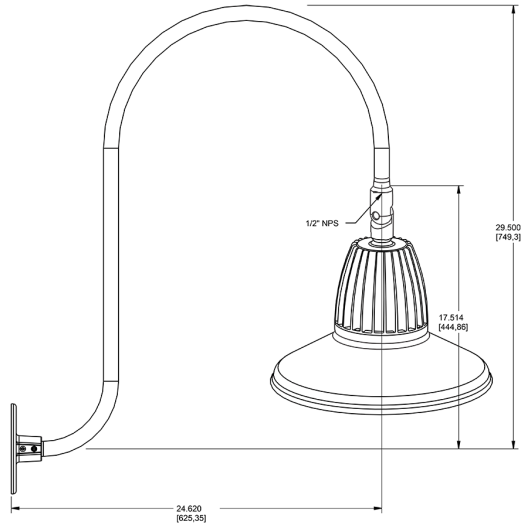

Technical Specifications

Compliance

UL Listed:

Suitable for wet locations. Suitable for mounting within 4ft (1.2m) of the ground.

IESNA LM-79 & lm-80 Testing:

RAB LED luminaires and LED components have been tested by an independent laboratory in accordance with IESNA lm-79 and lm-80

Dimensions

Features

- Adjustable 45° swivel joint
- Superior heat sink
- Die-cast aluminum housing
- 5-Year, No-Compromise Warranty

Ordering Matrix

Family	Wattage	Color Temp	Reflector	Shade	ShadeSize	Finish
GN3LED	13	N	S	ST	11	G
	13 = 13W 26 = 26W	Y = 3000K Warm N = 4000K Neutral	Blank = Flood R = Rectangular S = Spot	ST = Straight Shade	11 = 11" Blank = 15"	B = Black W = White A = Bronze S = Silver G = Hunter Green YL = Yellow LB = Light Blue BL = Royal Blue BWN = Brown I = Ivory R = Red