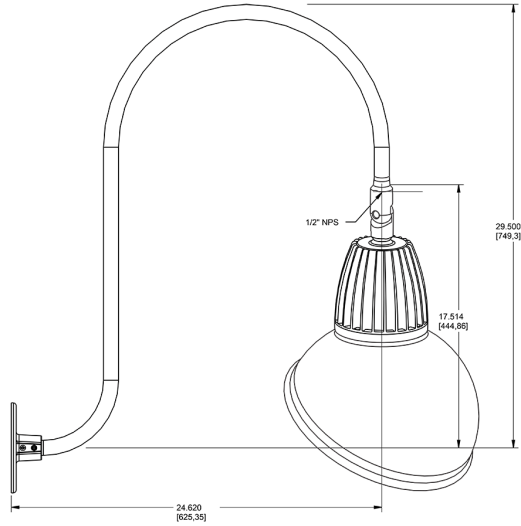

Dimensions

Features

- Adjustable 45° swivel joint
- Superior heat sink
- Die-cast aluminum housing
- 5-Year, No-Compromise Warranty

Ordering Matrix

Family	Wattage	Color Temp	Reflector	Shade	ShadeSize	Finish
GN3LED	13	N	S	AD		W
	13 = 13W 26 = 26W	Y = 3000K Warm N = 4000K Neutral	Blank = Flood R = Rectangular S = Spot	AD = Angled Dome	11 = 11" Blank = 15"	B = Black W = White A = Bronze S = Silver G = Hunter Green YL = Yellow LB = Light Blue BL = Royal Blue BWN = Brown I = Ivory R = Red