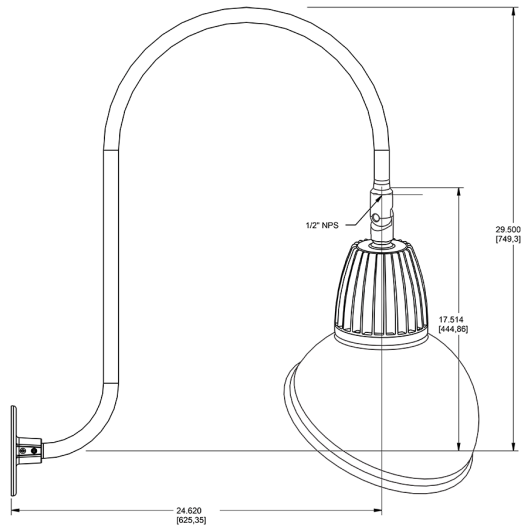

Dimensions

Features

- Adjustable 45° swivel joint
- Superior heat sink
- Die-cast aluminum housing
- 5-Year, No-Compromise Warranty

Ordering Matrix

Family	Wattage	Color Temp	Reflector	Shade	ShadeSize	Finish
GN3LED	13	N	S	AD	11	W
	13 = 13W 26 = 26W	Y = 3000K Warm N = 4000K Neutral	Blank = Flood R = Rectangular S = Spot	AD = Angled Dome	11 = 11" Blank = 15"	B = Black W = White A = Bronze S = Silver G = Hunter Green YL = Yellow LB = Light Blue BL = Royal Blue BWN = Brown I = Ivory R = Red