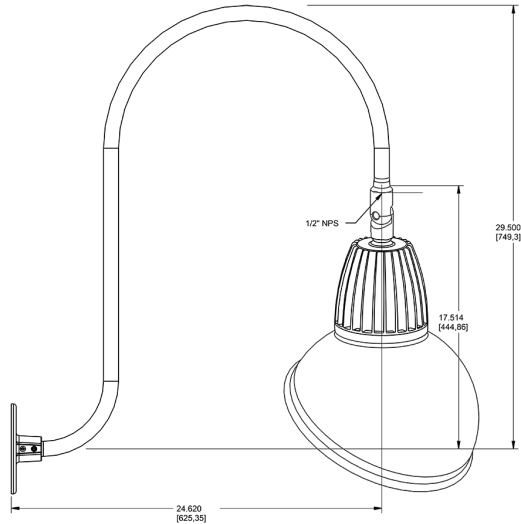

Technical Specifications

Compliance

UL Listed:

Suitable for wet locations. Suitable for mounting within 4ft (1.2m) of the ground.

IESNA LM-79 & lm-80 Testing:

RAB LED luminaires and LED components have been tested by an independent laboratory in accordance with IESNA lm-79 and lm-80

Dimensions

Features

- Adjustable 45° swivel joint
- Superior heat sink
- Die-cast aluminum housing
- 5-Year, No-Compromise Warranty

Ordering Matrix

Family	Wattage	Color Temp	Reflector	Shade	ShadeSize	Finish
GN3LED	13	N	S	AD	11	BWN
	13 = 13W 26 = 26W	Y = 3000K Warm N = 4000K Neutral	Blank = Flood R = Rectangular S = Spot	AD = Angled Dome	11 = 11" Blank = 15"	B = Black W = White A = Bronze S = Silver G = Hunter Green YL = Yellow LB = Light Blue BL = Royal Blue BWN = Brown I = Ivory R = Red