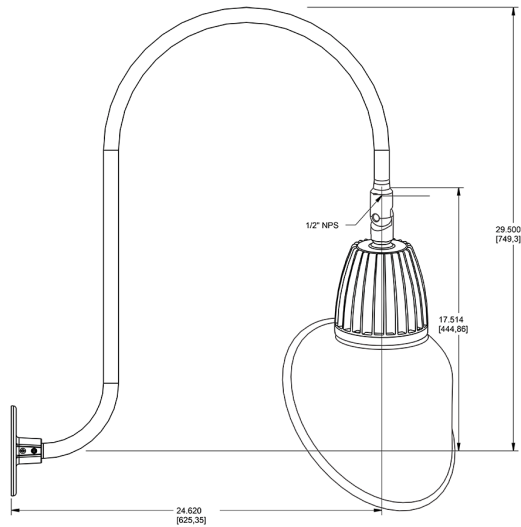

Dimensions

Features

- Adjustable 45° swivel joint
- Superior heat sink
- Die-cast aluminum housing
- 5-Year, No-Compromise Warranty

Ordering Matrix

Family	Wattage	Color Temp	Reflector	Shade	ShadeSize	Finish
GN3LED	13	N	S	AC		W
	13 = 13W 26 = 26W	Y = 3000K Warm N = 4000K Neutral	Blank = Flood R = Rectangular S = Spot	AC = Angled Cone	11 = 11" Blank = 15"	B = Black W = White A = Bronze S = Silver G = Hunter Green YL = Yellow LB = Light Blue BL = Royal Blue BWN = Brown I = Ivory R = Red