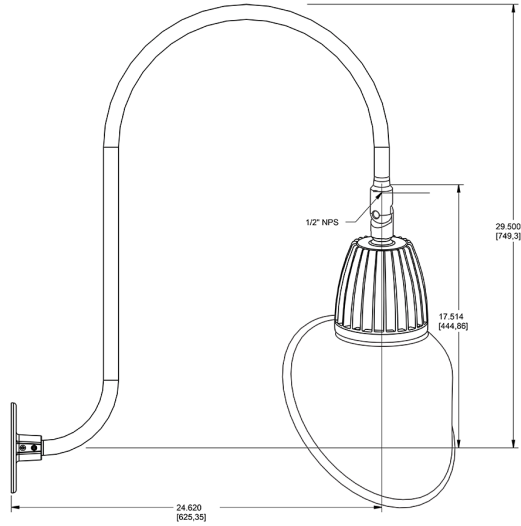

Dimensions

Features

- Adjustable 45° swivel joint
- Superior heat sink
- Die-cast aluminum housing
- 5-Year, No-Compromise Warranty

Ordering Matrix

Family	Wattage	Color Temp	Reflector	Shade	ShadeSize	Finish
GN3LED	13	N	S	AC	11	W
	13 = 13W 26 = 26W	Y = 3000K Warm N = 4000K Neutral	Blank = Flood R = Rectangular S = Spot	AC = Angled Cone	11 = 11" Blank = 15"	B = Black W = White A = Bronze S = Silver G = Hunter Green YL = Yellow LB = Light Blue BL = Royal Blue BWN = Brown I = Ivory R = Red