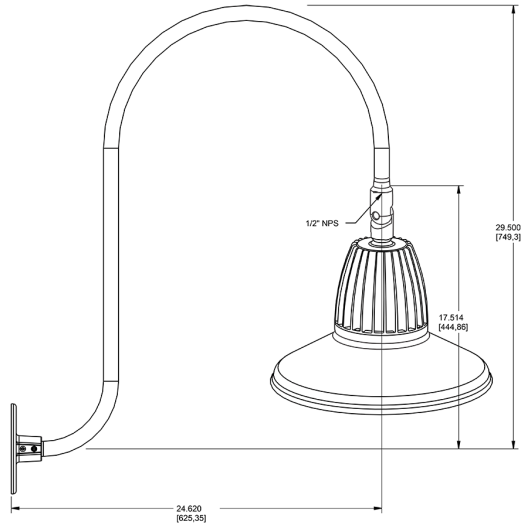

Technical Specifications

Compliance

UL Listed:

Suitable for wet locations. Suitable for mounting within 4ft (1.2m) of the ground.

IESNA LM-79 & lm-80 Testing:

RAB LED luminaires and LED components have been tested by an independent laboratory in accordance with IESNA lm-79 and lm-80

Dimensions

Features

- Adjustable 45° swivel joint
- Superior heat sink
- Die-cast aluminum housing
- 5-Year, No-Compromise Warranty

Ordering Matrix

Family	Wattage	Color Temp	Reflector	Shade	ShadeSize	Finish
GN3LED	13	N	R	ST		BL
	13 = 13W 26 = 26W	Y = 3000K Warm N = 4000K Neutral	Blank = Flood R = Rectangular S = Spot	ST = Straight Shade	11 = 11" Blank = 15"	B = Black W = White A = Bronze S = Silver G = Hunter Green YL = Yellow LB = Light Blue BL = Royal Blue BWN = Brown I = Ivory R = Red