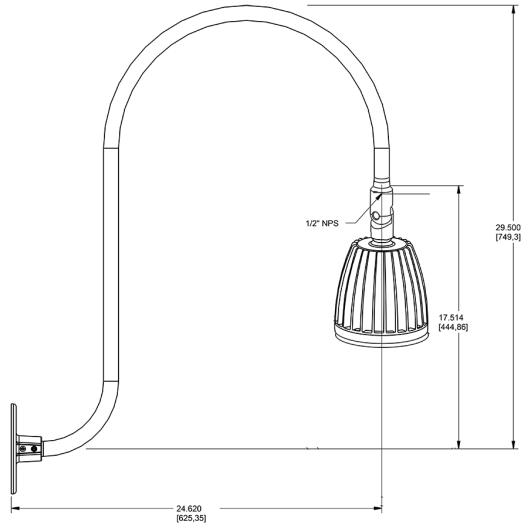

Technical Specifications

Compliance

UL Listed:

Suitable for wet locations. Suitable for mounting within 4ft (1.2m) of the ground.

IESNA LM-79 & lm-80 Testing:

RAB LED luminaires and LED components have been tested by an independent laboratory in accordance with IESNA lm-79 and lm-80

Lead Time:

12 - 14 weeks standard shipping.

Technical Specifications (continued)

Buy American Act Compliance:

RAB values USA manufacturing! Upon request, RAB may be able to manufacture this product to be compliant with the Buy American Act (BAA). Please contact customer service to request a quote for the product to be made BAA compliant.

Dimensions

Features

- Adjustable 45° swivel joint
- Superior heat sink
- Die-cast aluminum housing
- 5-Year, No-Compromise Warranty

Ordering Matrix

Family	Wattage	Color Temp	Reflector	Shade	ShadeSize	Finish
GN3LED	13	N	R			G
	13 = 13W 26 = 26W	Y = 3000K Warm N = 4000K Neutral	Blank = Flood R = Rectangular S = Spot	Blank = No Shade	Blank = No Shade Size	B = Black W = White A = Bronze S = Silver G = Hunter Green YL = Yellow LB = Light Blue BL = Royal Blue BWN = Brown I = Ivory R = Red