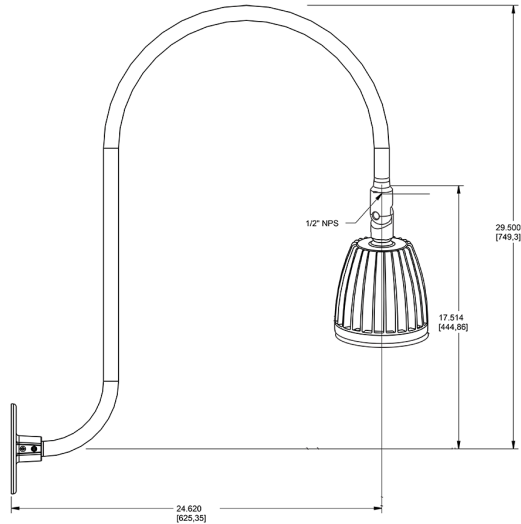

Lead Time:

12 - 14 weeks standard shipping.

Technical Specifications (continued)

Buy American Act Compliance:

RAB values USA manufacturing! Upon request, RAB may be able to manufacture this product to be compliant with the Buy American Act (BAA). Please contact customer service to request a quote for the product to be made BAA compliant.

Dimensions

Features

- Adjustable 45° swivel joint
- Superior heat sink
- Die-cast aluminum housing
- 5-Year, No-Compromise Warranty

Ordering Matrix

Family	Wattage	Color Temp	Reflector	Shade	ShadeSize	Finish
GN3LED	13	N	R			BWN
	13 = 13W 26 = 26W	Y = 3000K Warm N = 4000K Neutral	Blank = Flood R = Rectangular S = Spot	Blank = No Shade	Blank = No Shade Size	B = Black W = White A = Bronze S = Silver G = Hunter Green YL = Yellow LB = Light Blue BL = Royal Blue BWN = Brown I = Ivory R = Red