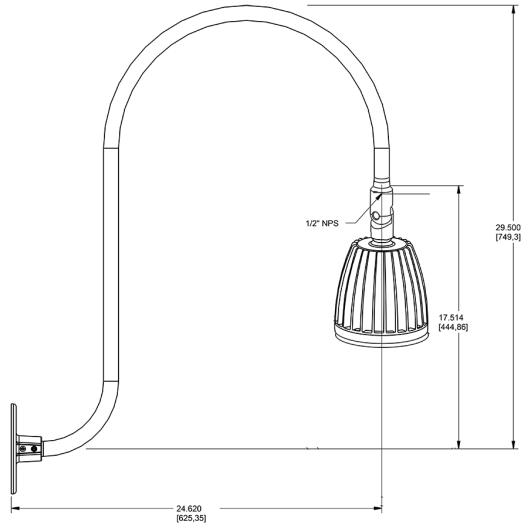

Lead Time:

12 - 14 weeks standard shipping.

Technical Specifications (continued)

Buy American Act Compliance:

RAB values USA manufacturing! Upon request, RAB may be able to manufacture this product to be compliant with the Buy American Act (BAA). Please contact customer service to request a quote for the product to be made BAA compliant.

Dimensions

Features

- Adjustable 45° swivel joint
- Superior heat sink
- Die-cast aluminum housing
- 5-Year, No-Compromise Warranty

Ordering Matrix

Family	Wattage	Color Temp	Reflector	Shade	ShadeSize	Finish
GN3LED	13	N	R			BL
	13 = 13W 26 = 26W	Y = 3000K Warm N = 4000K Neutral	Blank = Flood R = Rectangular S = Spot	Blank = No Shade	Blank = No Shade Size	B = Black W = White A = Bronze S = Silver G = Hunter Green YL = Yellow LB = Light Blue BL = Royal Blue BWN = Brown I = Ivory R = Red