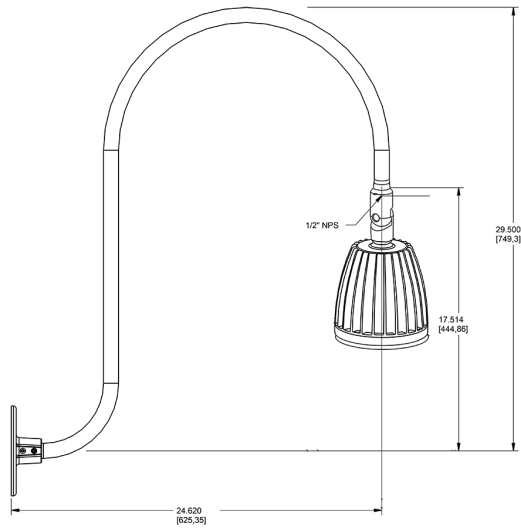

Dimensions

Features

- Adjustable 45° swivel joint
- Superior heat sink
- Die-cast aluminum housing
- 5-Year, No-Compromise Warranty

Ordering Matrix

Family	Wattage	Color Temp	Reflector	Shade	ShadeSize	Finish
GN3LED	13	N	R			B
	13 = 13W 26 = 26W	Y = 3000K Warm N = 4000K Neutral	Blank = Flood R = Rectangular S = Spot	Blank = No Shade	Blank = No Shade Size	B = Black W = White A = Bronze S = Silver G = Hunter Green YL = Yellow LB = Light Blue BL = Royal Blue BWN = Brown I = Ivory R = Red